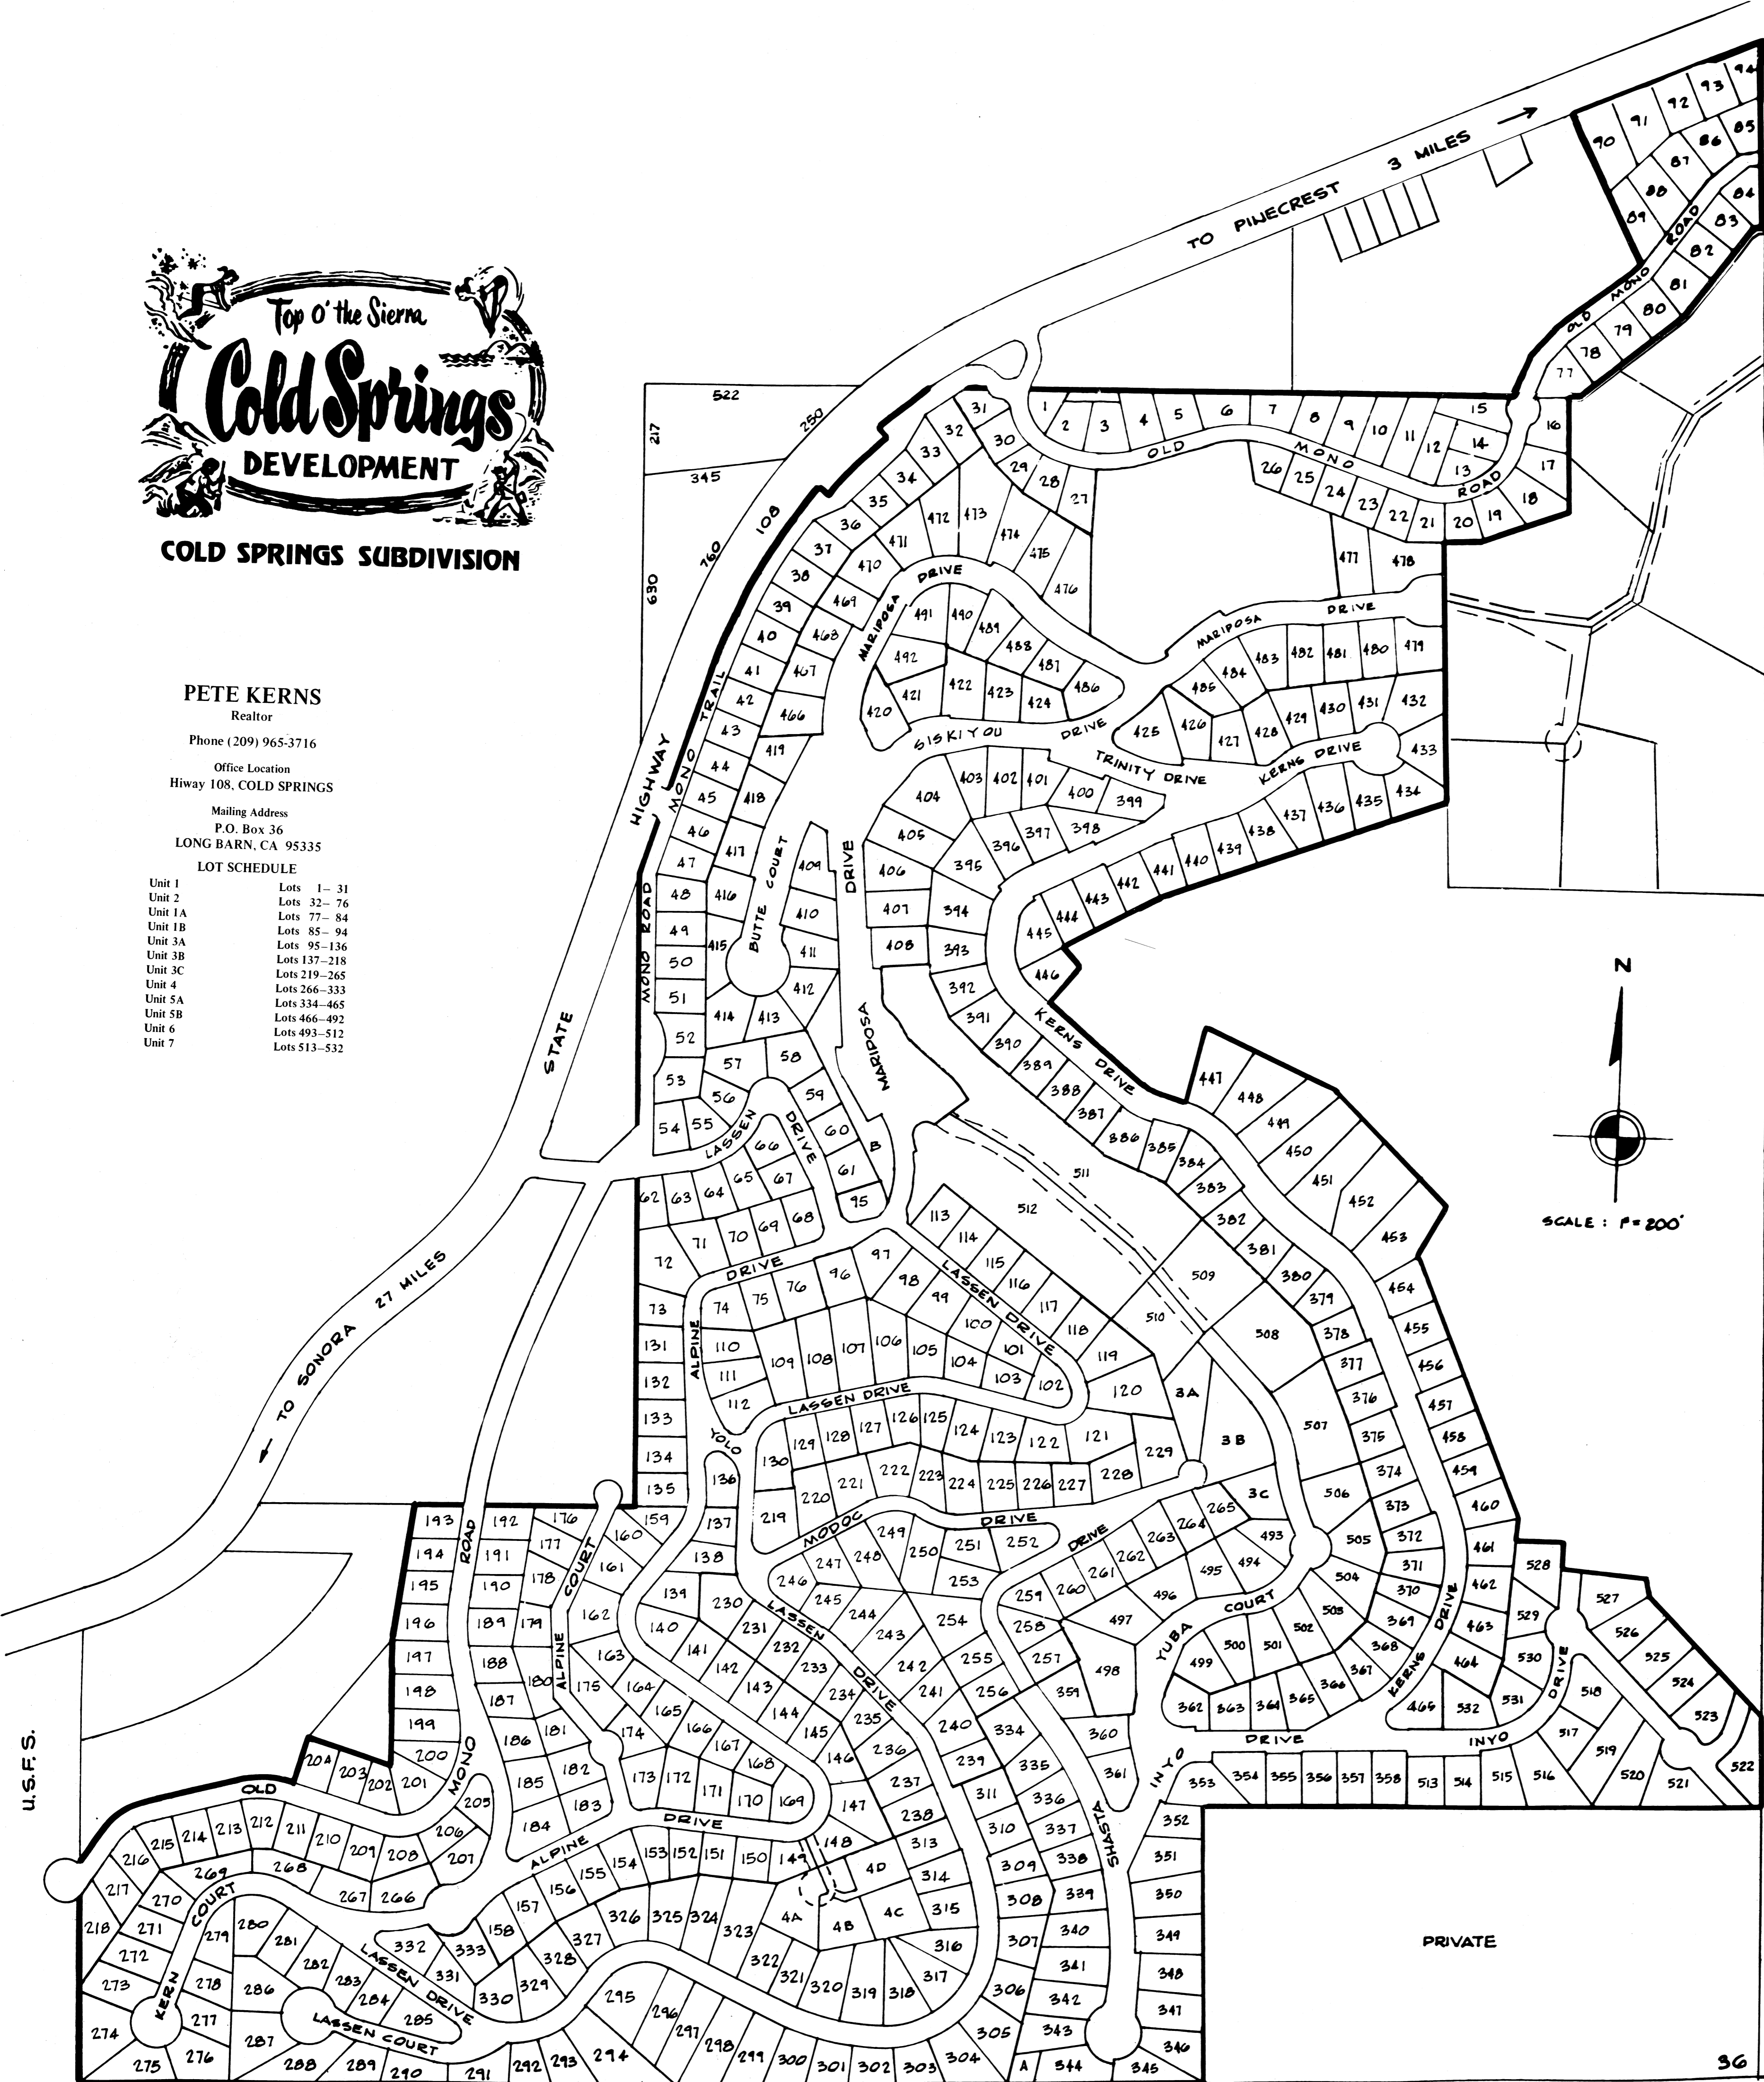

**COLD SPRINGS SUBDIVISION**

**PETE KERNS**

Realtor

Phone (209) 965-3716

Office Location  
Hiway 108, COLD SPRINGS

Mailing Address  
P.O. Box 36  
LONG BARN, CA 95335

**LOT SCHEDULE**

Unit 1	Lots 1-31
Unit 2	Lots 32-76
Unit 1A	Lots 77-84
Unit 1B	Lots 85-94
Unit 3A	Lots 95-136
Unit 3B	Lots 137-218
Unit 3C	Lots 219-265
Unit 4	Lots 266-333
Unit 5A	Lots 334-465
Unit 5B	Lots 466-492
Unit 6	Lots 493-512
Unit 7	Lots 513-532

SCALE: 1" = 200'

U.S.F.S.

PRIVATE